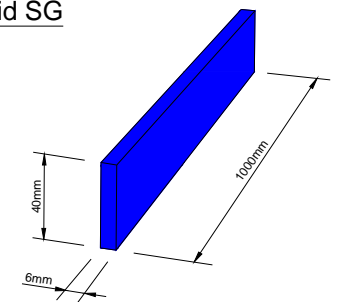

Wall Face Detail

Connection Between Gabion & Geogrid Tenax TT/ Stratagrid SG

HDPE Connector Detail