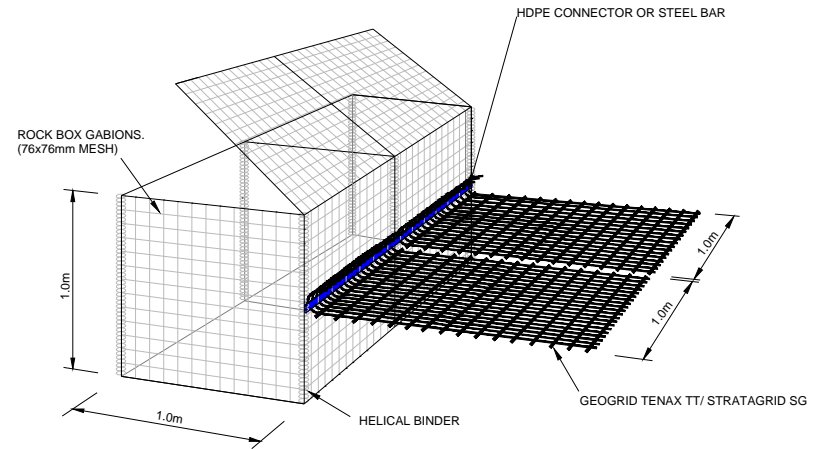

Wall Face Detail

Connection Between Gabion & Geogrid Tenax TT/ Stratagrid SG

HDPE Connector Detail